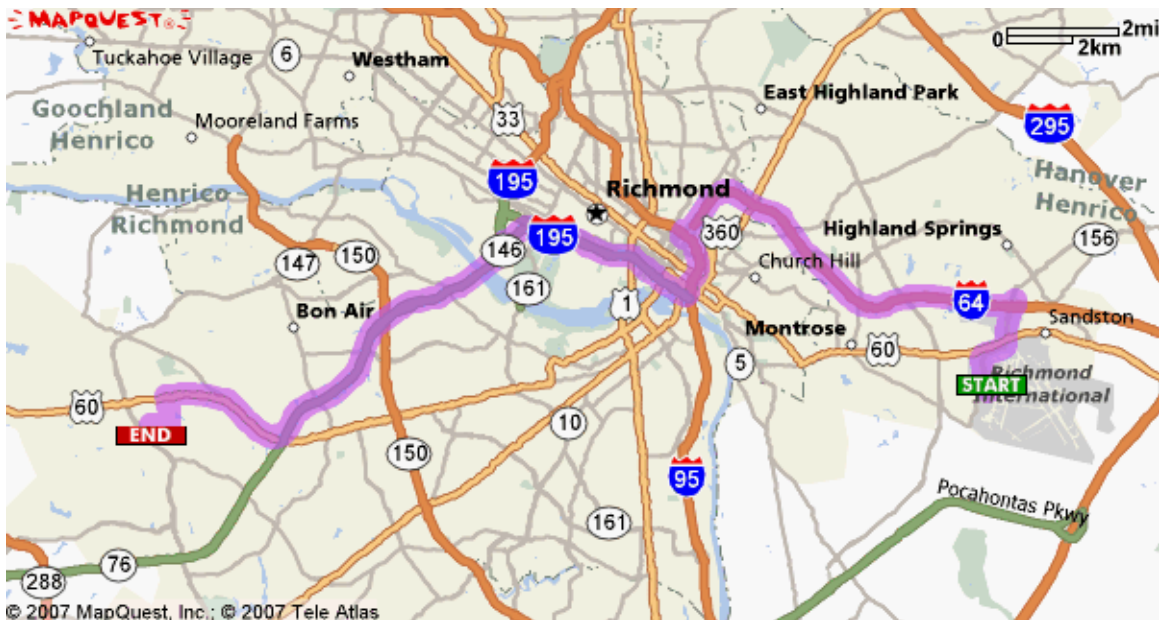

From the RIC Airport| Heading towards Super Radiator Coils

- Start out going NORTH on RICHARD E BYRD TERMINAL DR. 0.3 miles
- Stay STRAIGHT to go onto RICHARD E BYRD TERMINAL DR. <0.1 miles
- Turn SLIGHT RIGHT onto S AIRPORT DR. 1.4 miles
- Merge onto I-64 W toward RICHMOND. 7.0 miles
- Merge onto I-95 S / RICHMOND-PETERSBURG TURNPIKE via EXIT 190 on the LEFT. 1.4 miles
- Merge onto I-195 N / VA-195 W / DOWNTOWN EXPY via EXIT 74A toward I-195 N / POWHITE PKWY (Portions toll). 3.0 miles
- Keep LEFT to take VA-146 S / POWHITE PKWY toward VA-150 / VA-288 / US-60 (Portions toll). 0.9 miles
- Merge onto MIDLOTHIAN TURNPIKE / US-60 W toward MIDLOTHIAN. 2.8 miles
- Turn LEFT onto SOUTHLAKE BLVD. 0.8 miles
- Super Radiator Coils - **451 Southlake Blvd** – will be on the Left